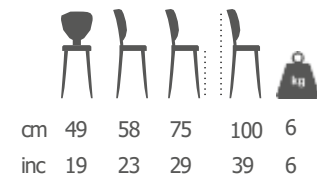

HETTA

MODERN PERCEPTIONS