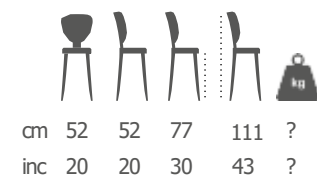

MODERN PERCEPTIONS

COI