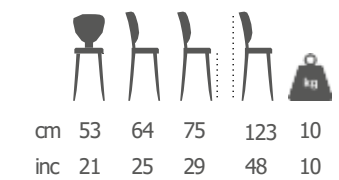

MODERN PERCEPTIONS

GALLON