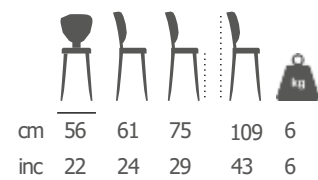

MODERN PERCEPTIONS

CANDY