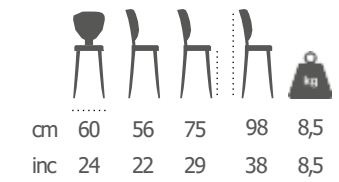

MAREN

MODERN PERCEPTIONS