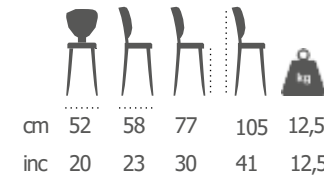

# BALANCED INTEGRITY

CONTEMPORARY DESIGNS THAT ADAPT TO THE MOVEMENT AND STATUS OF THE BODY.

ODRIDA

LINCOLN

cm	44	46	77	99	19	
inc	17	18	30	39	19	

cm	53	50	77	100	10	
inc	21	19	30	39	10	

MERIDA

cm	46	46	75	95	7	
inc	18	18	29	37	7	