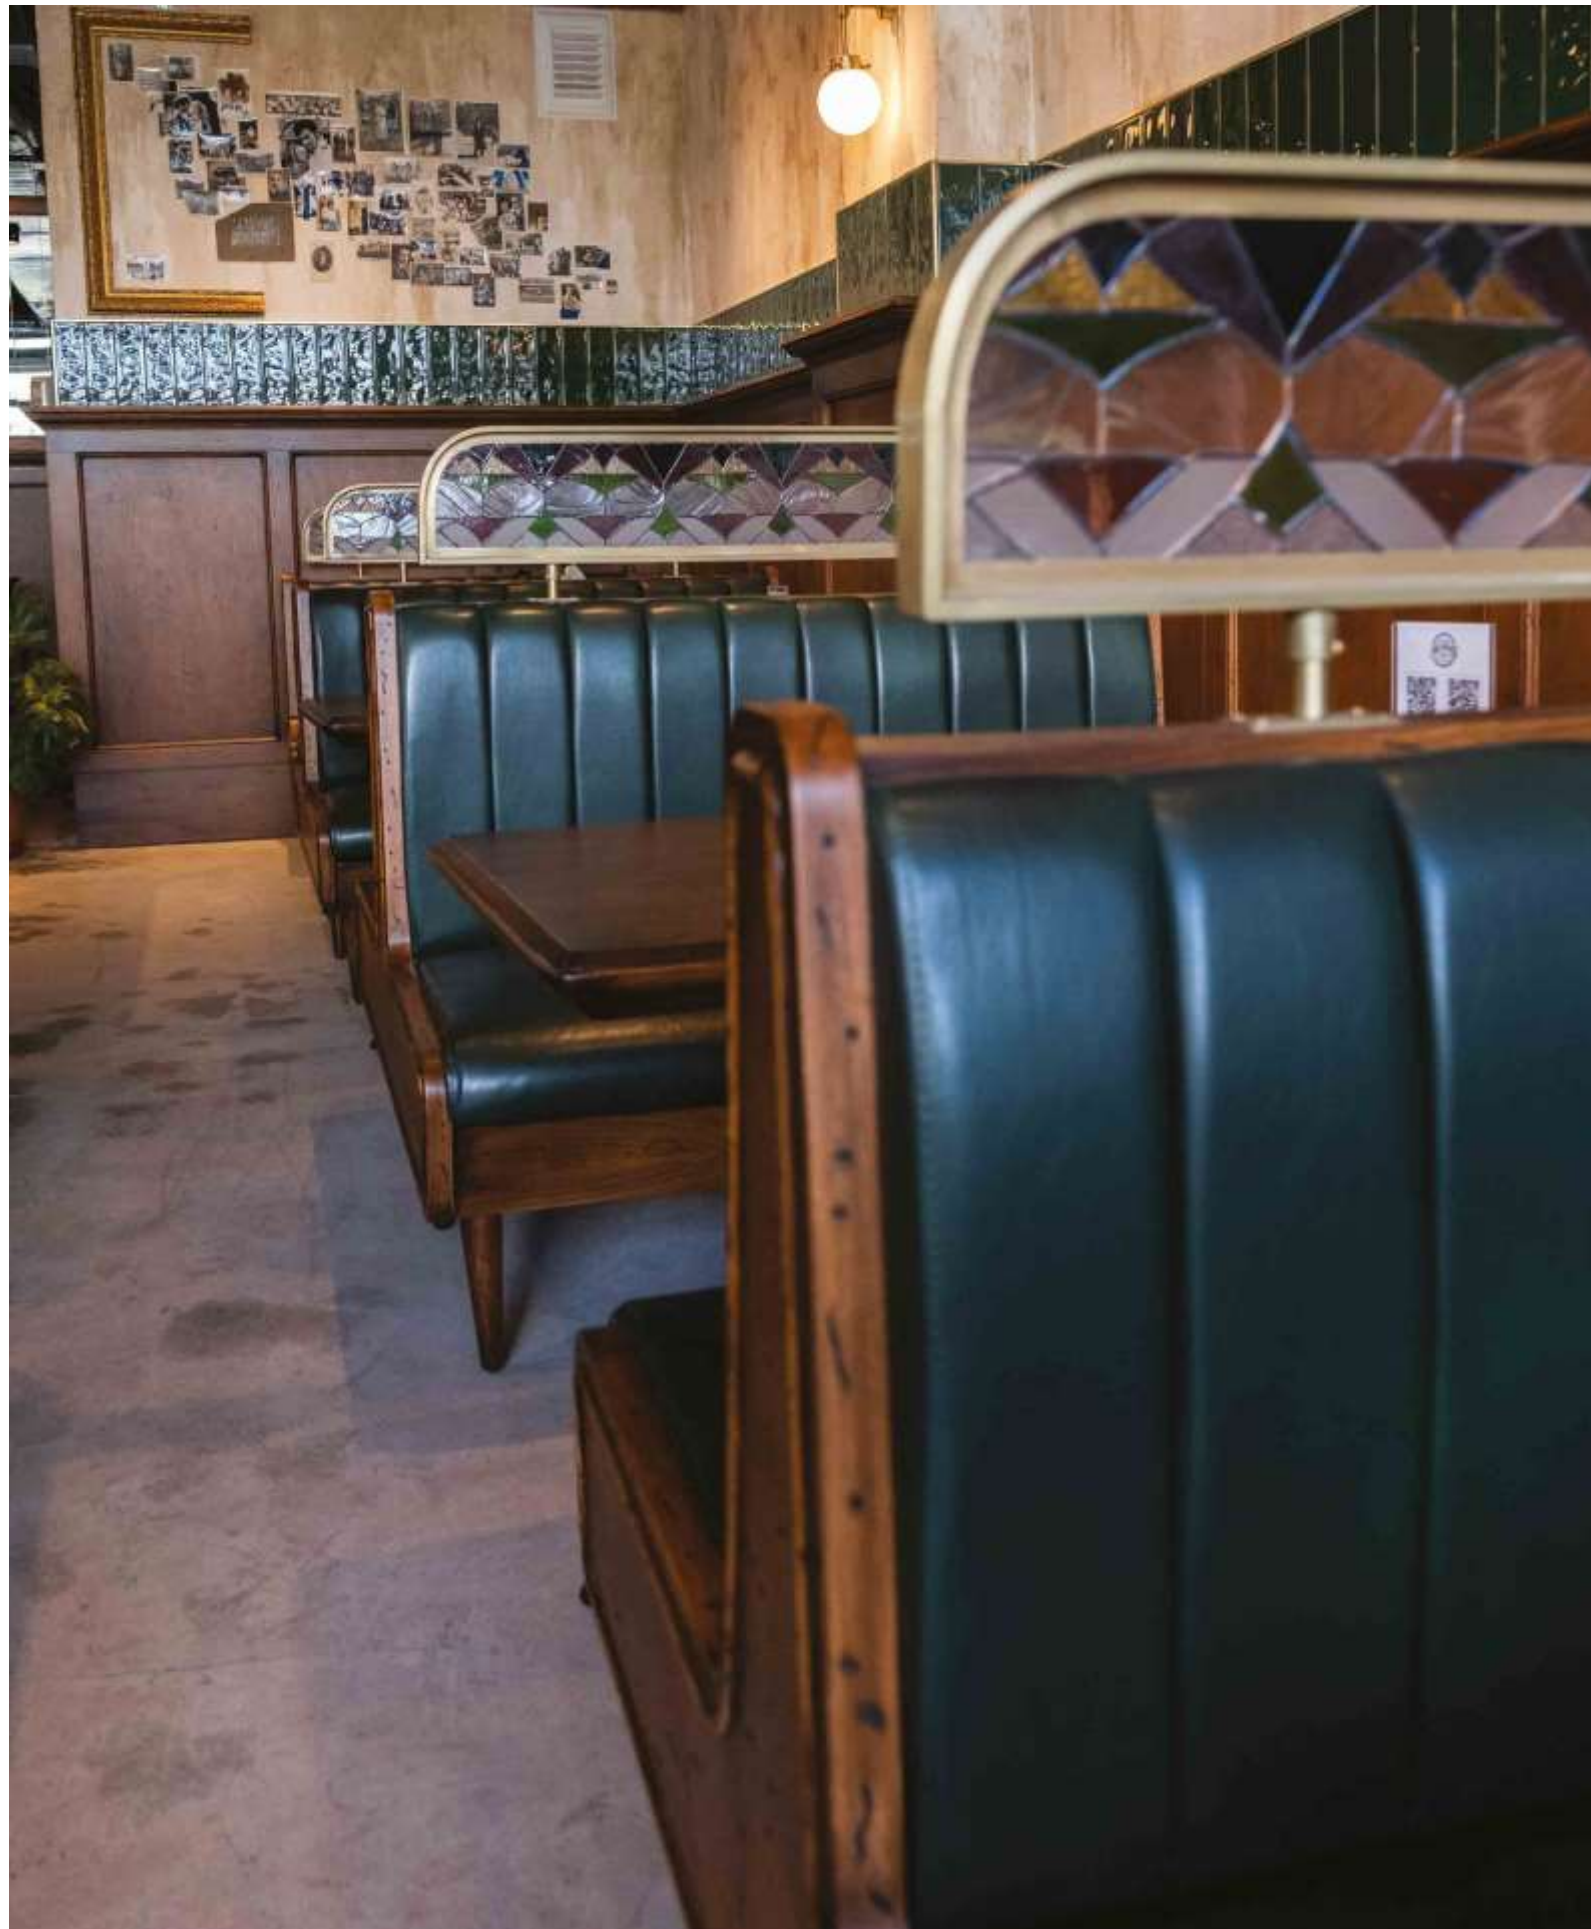

MALENTE

cm	130	70	48	100
inc	51	27	18	39

THE MOST BEAUTIFUL
INTERPRETATION OF
WOOD AND LEATHER