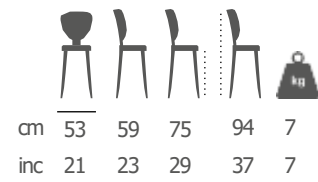

NEVA

MODERN PERCEPTIONS