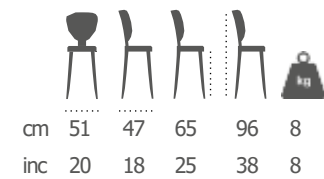

STYLISH CONCEPTS

STUNNING MATCH OF METAL, WOOD AND LEATHER.