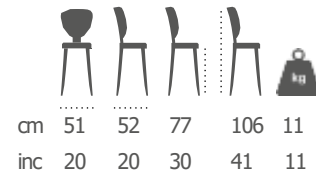

# BALANCED INTEGRITY

CONTEMPORARY DESIGNS THAT ADAPT TO THE MOVEMENT AND STATUS OF THE BODY.

ODRIDA

LINCOLN

cm	44	46	77	99	19	
inc	17	18	30	39	19	

cm	53	50	77	100	10	
inc	21	19	30	39	10	

MERIDA

cm	46	46	75	95	7	
inc	18	18	29	37	7	